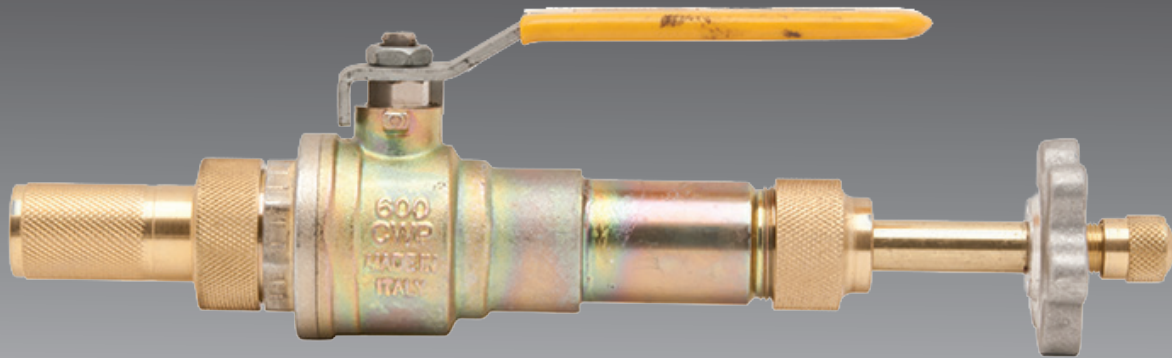

# TL-800

## Core Housing Replacement Tool

TL-800

- » Safely replaces the R-520 core housing without losing pressure in the tire
- » Equipped with brass ball valve
- » Made of corrosion resistant brass