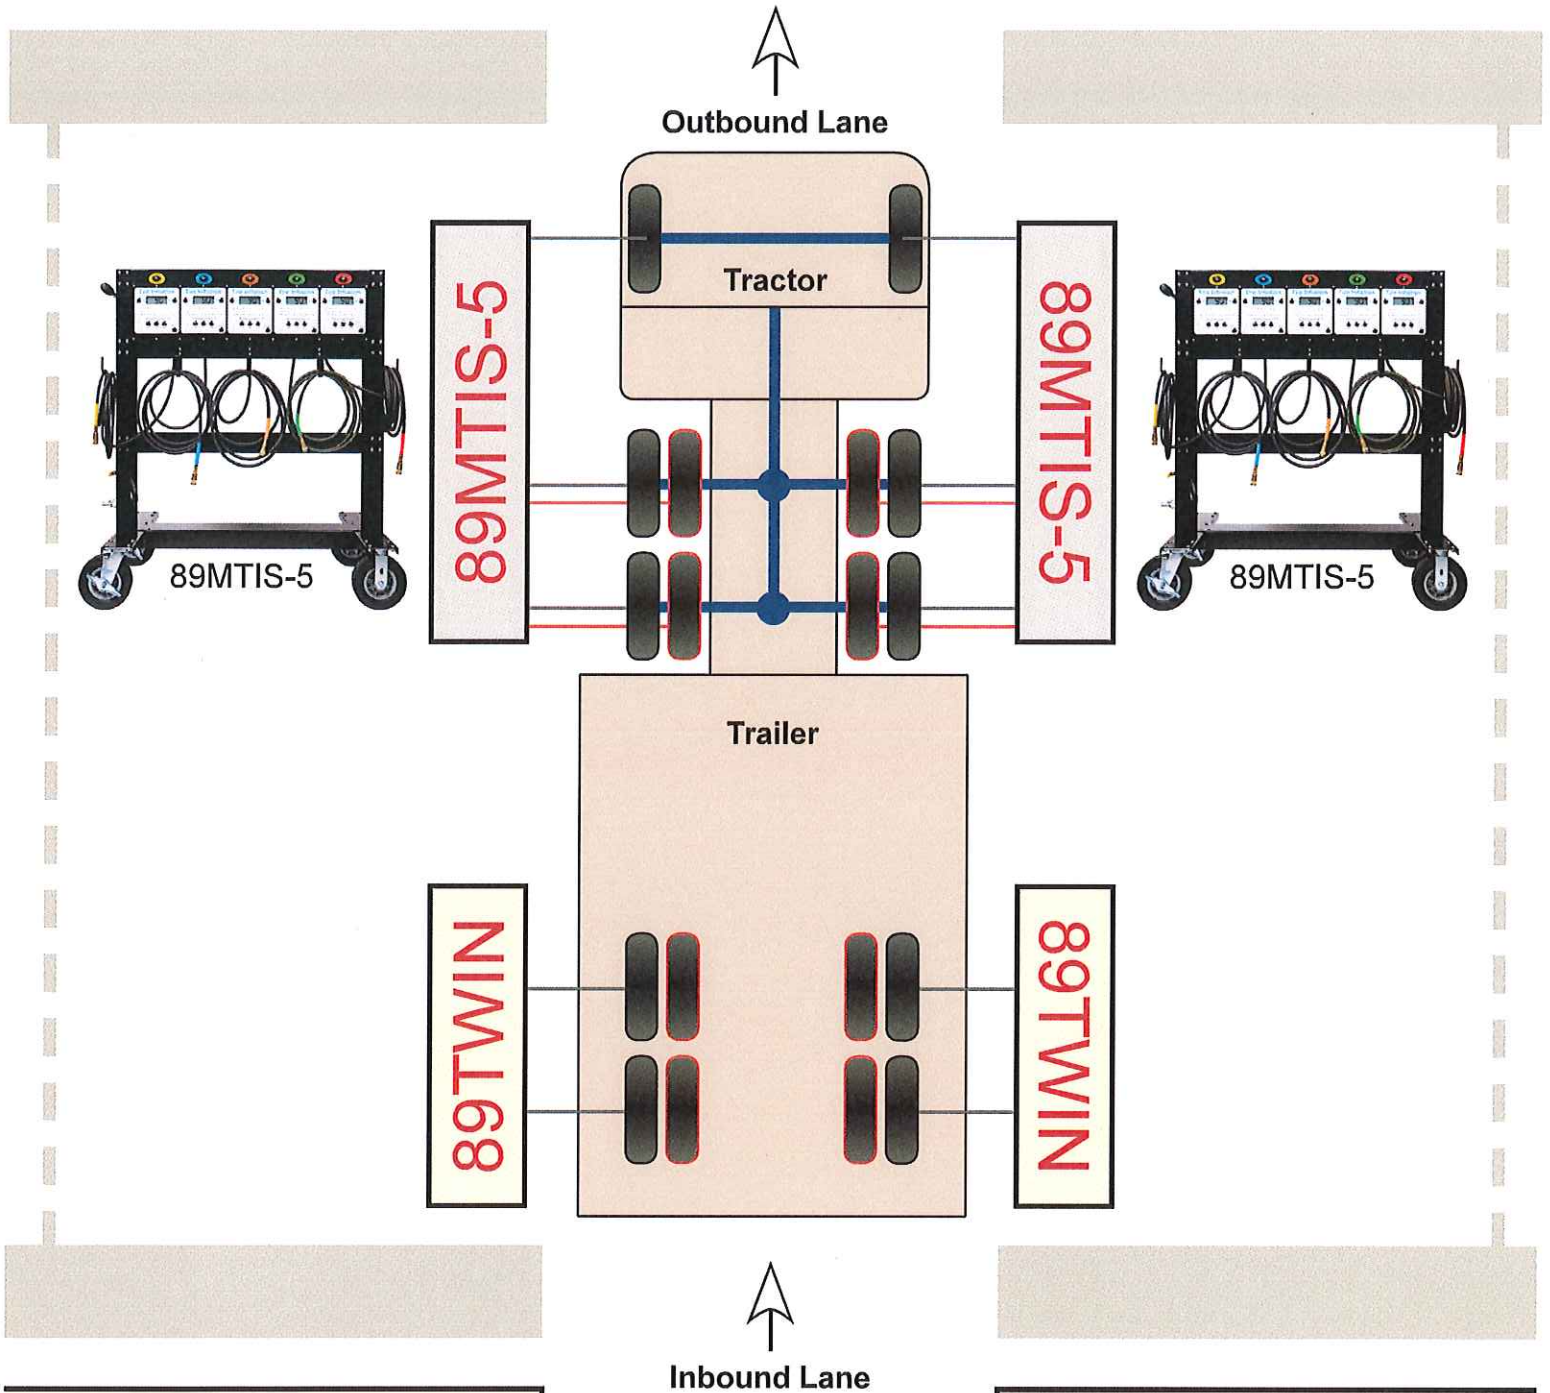

Single Bay Configuration

89TWIN

- Inflates 1-2 Tires Simultaneously
- 5-145 PSI
- 3 Pre-Set Pressure Options
- Color Coded LED Indication Lights
- Color Coded 1/4" Inflation Hose
- Self-Calibrating
- 0.3 PSI Inflation Accuracy
- 1/2" & 1/4" Inlet Options
- Battery Operated, w/ Smart Charger

89MTIS-5

- Inflates 1-5 Tires Simultaneously
- 5-145 PSI
- 3 Pre-Set Pressure Options
- Color Coded LED Indication Lights
- Color Coded 1/4" Inflation Hose
- Self-Calibrating
- 0.3 PSI Inflation Accuracy
- 1/2" & 1/4" Inlet Options
- Indoor/Outdoor Mobility
- Battery Operated, w/ Smart Charger